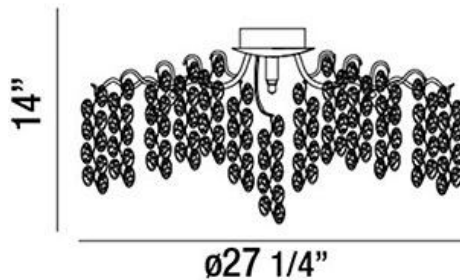

CAMPOBASSO, 27" CEILING MOUNT

PRODUCT DETAILS

No.	:	29057-016
Product Color	:	ANTIQUÉ GOLD
Product Material	:	METAL
Shade / Accent Colour	:	CLEAR/AMBER
Shade / Accent Material	:	HAND PRESSED GLASS
Diameter	:	27.25"
Height	:	14"
Weight	:	20lbs

LIGHT SOURCE DETAILS

Number of Bulbs	:	7
Light Source	:	Halogen
Light Source Type	:	G9
Input Voltage	:	120V
Socket Type	:	G9
Wattage	:	40W
Total Wattage	:	280W
Bulb Included	:	Yes
Dimmable	:	Yes

Options Available

ITEM NO.	FINISH	SHADE
29057-016	ANTIQUÉ GOLD	CLEAR/AMBER

TECHNICAL DETAILS

Adjustable Lamp Head	:	No
Location	:	DRY
Approval	:	

PROJECT INFORMATION

 Job Name: Date: Type:

 Comments: