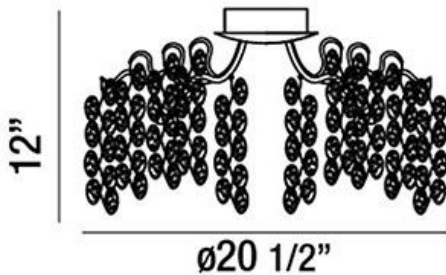

CAMPOBASSO, 21" CEILING MOUNT

PRODUCT DETAILS

No.	:	29056-019
Product Color	:	ANTIQUE GOLD
Product Material	:	METAL
Shade / Accent Colour	:	CLEAR/AMBER
Shade / Accent Material	:	HAND PRESSED GLASS
Diameter	:	20.5"
Height	:	12"
Weight	:	11.6lbs

ITEM NO.	FINISH	SHADE
29056-019	ANTIQUE GOLD	CLEAR/AMBER

TECHNICAL DETAILS

Adjustable Lamp Head	:	No
Location	:	DRY
Approval	:	

PROJECT INFORMATION

 Job Name: Date: Type:

 Comments: