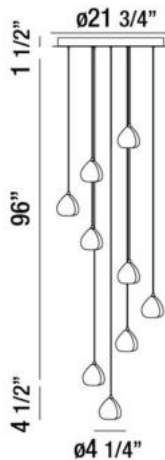

LUCIDO, 22" ROUND CHANDELIER

PRODUCT DETAILS

No.	:	29043-026
Product Color	:	CHROME
Product Material	:	METAL
Shade / Accent Colour	:	SMOKE
Shade / Accent Material	:	CAST GLASS
Diameter	:	21.75"
Height	:	4.5"
Overall Height	:	102"
Weight	:	29.9lbs

LIGHT SOURCE DETAILS

Number of Bulbs	:	9
Light Source	:	Halogen
Light Source Type	:	G4
Input Voltage	:	120V
Bulb Voltage	:	12V
Socket Type	:	G4
Wattage	:	20W
Total Wattage	:	180W
Bulb Included	:	Yes
Dimmable	:	Yes

Options Available

ITEM NO.	FINISH	SHADE
29043-026	CHROME	SMOKE

TECHNICAL DETAILS

Light Direction	:	Down
Hanging Support Type	:	WIRE
Hanging Support Length	:	96"
Canopy / Backplate Height	:	1.5"
Canopy / Backplate Dia.	:	21.75"
Adjustable Lamp Head	:	No
Location	:	DRY
Approval	:	