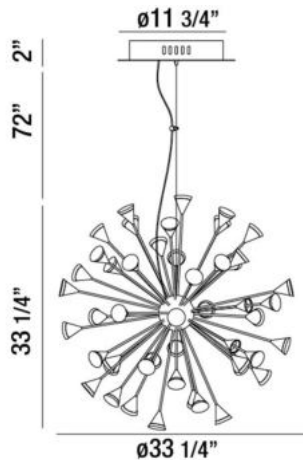

## ESPLO, 33" ROUND CHANDELIER

### PRODUCT DETAILS

No.	:	29029-013
Product Color	:	CHROME
Product Material	:	METAL
Shade / Accent Colour	:	FROSTED
Shade / Accent Material	:	ACRYLIC
Diameter	:	33.25"
Height	:	33.25"
Overall Height	:	107.25"
Weight	:	15.8lbs

### LIGHT SOURCE DETAILS

Light Source Type	:	INTEGRATED LED
Input Voltage	:	120V
Bulb Voltage	:	120V
Socket Type	:	LED
Total Wattage	:	106W
Total Lumen	:	8340lm
Kelvin	:	3000K
CRI	:	80+
Dimmable	:	Yes

### TECHNICAL DETAILS

Light Direction	:	Up or Down
Hanging Support Type	:	AIRCRAFT CABLE
Hanging Support Length	:	72"
Canopy / Backplate Height	:	2"
Canopy / Backplate Dia.	:	11.75"
Adjustable Lamp Head	:	No
Location	:	DRY
Approval	:	