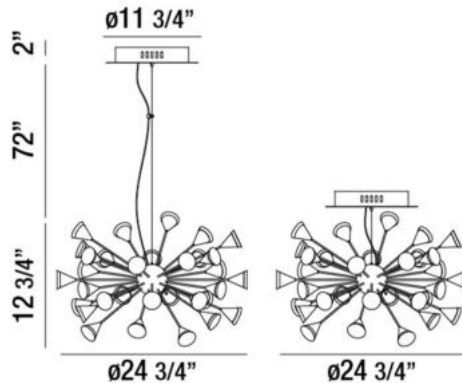

ESPLO, 25" ROUND CHANDELIER

PRODUCT DETAILS

No.	:	29028-016
Product Color	:	CHROME
Product Material	:	METAL
Shade / Accent Colour	:	FROSTED
Shade / Accent Material	:	ACRYLIC
Diameter	:	24.75"
Height	:	12.75"
Overall Height	:	86.75"
Weight	:	12.3lbs

LIGHT SOURCE DETAILS

Light Source Type	:	INTEGRATED LED
Input Voltage	:	120V
Bulb Voltage	:	120V
Socket Type	:	LED
Total Wattage	:	70W
Total Lumen	:	5560lm
Kelvin	:	3000K
CRI	:	80+
Dimmable	:	Yes

Options Available

ITEM NO. 29028-016	FINISH CHROME	SHADE FROSTED
------------------------------	-------------------------	-------------------------

TECHNICAL DETAILS

Light Direction	:	Up or Down
Hanging Support Type	:	AIRCRAFT CABLE
Hanging Support Length	:	72"
Canopy / Backplate Height	:	2"
Canopy / Backplate Dia.	:	11.75"
Adjustable Lamp Head	:	No
Location	:	DRY
Approval	:	