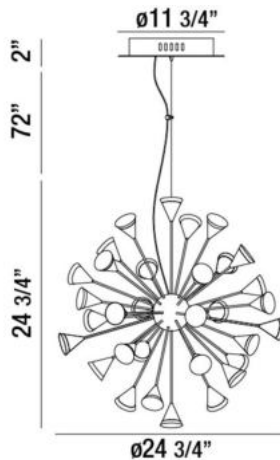

ESPLO, 25" ROUND CHANDELIER

PRODUCT DETAILS

No.	:	29027-019
Product Color	:	CHROME
Product Material	:	METAL
Shade / Accent Colour	:	FROSTED
Shade / Accent Material	:	ACRYLIC
Diameter	:	24.75"
Height	:	24.75"
Overall Height	:	98.75"
Weight	:	12.3lbs

LIGHT SOURCE DETAILS

Light Source Type	:	INTEGRATED LED
Input Voltage	:	120V
Bulb Voltage	:	120V
Socket Type	:	LED
Total Wattage	:	70W
Total Lumen	:	5560lm
Kelvin	:	3000K
CRI	:	80+
Dimmable	:	Yes

Options Available

ITEM NO.	FINISH	SHADE
29027-019	CHROME	FROSTED

TECHNICAL DETAILS

Light Direction	:	Up or Down
Hanging Support Type	:	AIRCRAFT CABLE
Hanging Support Length	:	72"
Canopy / Backplate Height	:	2"
Canopy / Backplate Dia.	:	11.75"
Adjustable Lamp Head	:	No
Location	:	DRY
Approval	:	