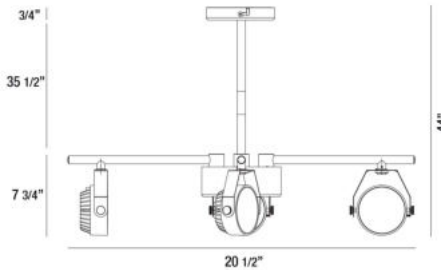

29010, 4+1-LIGHT 45W

PRODUCT DETAILS

No.	:	29010-011
Product Color	:	WHITE
Length	:	20.5"
Height	:	44"
Weight	:	4.8lbs

LIGHT SOURCE DETAILS

Light Source Type	:	INTEGRATED LED
Input Voltage	:	120V
Bulb Voltage	:	120V
Socket Type	:	LED
Total Wattage	:	45W
Total Lumen	:	3200lm
Kelvin	:	3000K
CRI	:	80
Dimmable	:	Yes

TECHNICAL DETAILS

Light Direction	:	Down
Adjustable Lamp Head	:	Yes
Approval	:	
Title 24	:	Yes
Beam Angle	:	120
Vertical Adjustment	:	90
Horizontal Adjustment	:	340

Options Available

ITEM NO.	FINISH	SHADE
29010-011	WHITE	
29010-028	SATIN NICKEL	