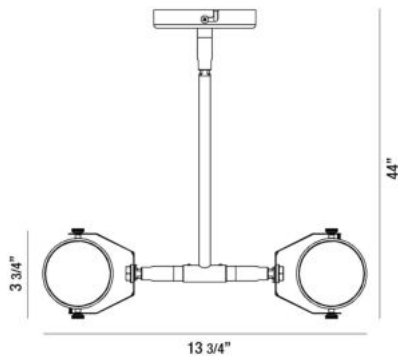

PROJECT INFORMATION

Job Name: Date: Type:

Comments: