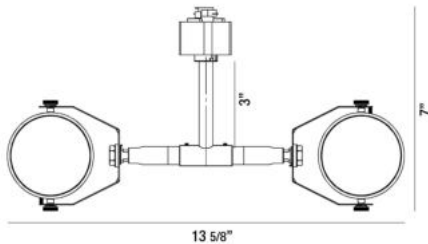

29008, 2-LIGHT 9W

PRODUCT DETAILS

No.	:	29008-018
Product Color	:	WHITE
Shade / Accent Colour	:	WHITE
Length	:	3.75"
Width	:	1.625"
Height	:	5.75"

LIGHT SOURCE DETAILS

Light Source Type	:	INTEGRATED LED
Input Voltage	:	120V
Bulb Voltage	:	120V
Socket Type	:	LED
Total Wattage	:	18W
Total Lumen	:	1250lm
Kelvin	:	3000K
CRI	:	80
Dimmable	:	Yes

Options Available

ITEM NO.	FINISH	SHADE
29008-018	WHITE	WHITE

TECHNICAL DETAILS

Light Direction	:	Down
Hanging Support Type	:	ROD
Adjustable Lamp Head	:	Yes
Approval	:	
Title 24	:	Yes
Beam Angle	:	120
Vertical Adjustment	:	90
Horizontal Adjustment	:	340