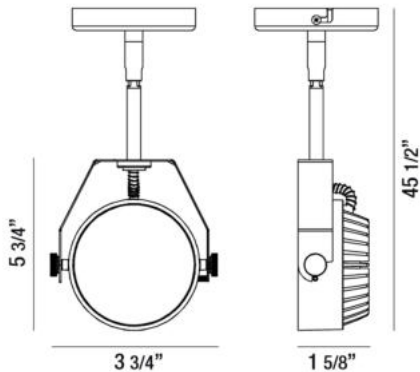

## 29007, 1-LIGHT 9W LED

### PRODUCT DETAILS

No.	:	29007-011
Product Color	:	WHITE
Product Material	:	METAL
Shade / Accent Material	:	~
Length	:	3.75"
Width	:	1.625"
Height	:	5.75"
Weight	:	1.7lbs

### TECHNICAL DETAILS

Light Direction	:	Down
Canopy / Backplate Height	:	1"
Canopy / Backplate Dia.	:	4.75"
Adjustable Lamp Head	:	No
Approval	:	
Title 24	:	Yes
Beam Angle	:	120
Vertical Adjustment	:	90
Horizontal Adjustment	:	340