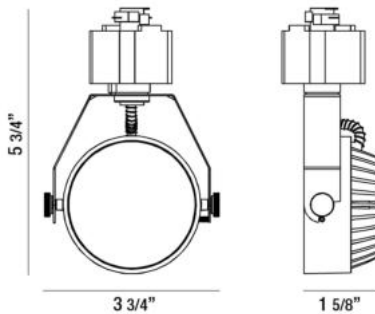

LEXUS, 1-LIGHT 9W LED

PRODUCT DETAILS

No.	:	29006-014
Product Color	:	WHITE
Shade / Accent Colour	:	WHITE
Length	:	3.75"
Width	:	1.625"
Height	:	5.75"

LIGHT SOURCE DETAILS

Light Source Type	:	INTEGRATED LED
Input Voltage	:	120V
Bulb Voltage	:	120V
Socket Type	:	LED
Total Wattage	:	9W
Total Lumen	:	640lm
Kelvin	:	3000K
CRI	:	80
Dimmable	:	Yes

Options Available

ITEM NO.	FINISH	SHADE
29006-014	WHITE	WHITE

TECHNICAL DETAILS

Light Direction	:	Down
Adjustable Lamp Head	:	Yes
Title 24	:	Yes
Beam Angle	:	120
Vertical Adjustment	:	90
Horizontal Adjustment	:	340