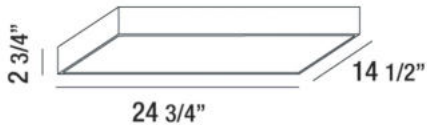

PROJECT INFORMATION

Job Name: Date: Type:

Comments: