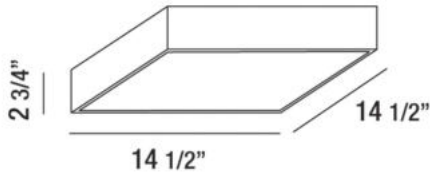

TECHNICAL DETAILS

Adjustable Lamp Head	:	No
Location	:	DRY
Approval	:	

PROJECT INFORMATION

Job Name: Date: Type:

Comments: