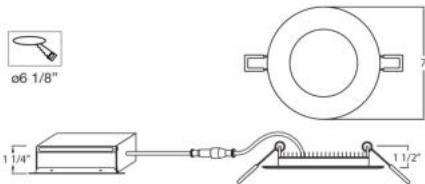

### PRODUCT DETAILS

No.	:	28990-017
Product Color	:	WHITE
Diameter	:	7"
Height	:	1.25"
Weight	:	1.3lbs

### LIGHT SOURCE DETAILS

Light Source Type	:	INTEGRATED LED
Input Voltage	:	120V
Bulb Voltage	:	120V
Socket Type	:	LED
Total Wattage	:	15W
Total Lumen	:	900lm
Kelvin	:	3000K
CRI	:	80
Dimmable	:	Yes

### TECHNICAL DETAILS

Light Direction	:	Down
Adjustable Lamp Head	:	No
Location	:	DAMP
Approval	:	
Title 24	:	Yes
Beam Angle	:	120
Cut Hole Diameter	:	6.125"