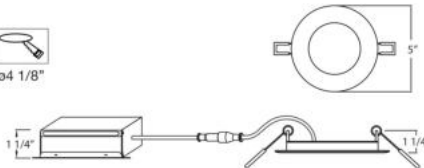

28987, 4" ROUND RECESSED, 9W LED TRIM

PRODUCT DETAILS

No.	:	28987-017
Product Color	:	WHITE
Diameter	:	5"
Height	:	1.25"
Weight	:	0.6lbs

LIGHT SOURCE DETAILS

Light Source Type	:	INTEGRATED LED
Input Voltage	:	120V
Bulb Voltage	:	120V
Socket Type	:	LED
Total Wattage	:	9W
Total Lumen	:	550lm
Kelvin	:	3000K
CRI	:	80+
Dimmable	:	Yes

Options Available

ITEM NO.	FINISH	SHADE
28987-017	WHITE	
28987-024	BRUSHED NICKEL	

TECHNICAL DETAILS

Light Direction	:	Down
Adjustable Lamp Head	:	No
Location	:	DAMP
Approval	:	
Title 24	:	Yes
Beam Angle	:	120
Cut Hole Diameter	:	4.125"