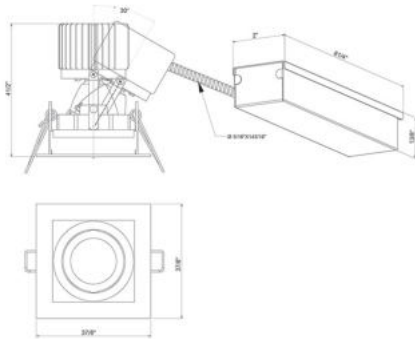

### PRODUCT DETAILS

No.	:	28722-35-014
Product Color	:	WHITE
Shade / Accent Colour	:	WHITE
Length	:	3.875"
Width	:	3.875"
Height	:	4.125"
Weight	:	1.5lbs

### LIGHT SOURCE DETAILS

Light Source Type	:	INTEGRATED LED
Input Voltage	:	120V/277VV
Bulb Voltage	:	120V
Socket Type	:	LED
Total Wattage	:	15W
Total Lumen	:	1290lm
Kelvin	:	3500K
CRI	:	90
Dimmable	:	Yes

### TECHNICAL DETAILS

Light Direction	:	Down
Adjustable Lamp Head	:	Yes
Location	:	DRY
Approval	:	
Title 24	:	Yes
Beam Angle	:	40
Cut Hole Length	:	3.25"
Cut Hole Width	:	3.25"