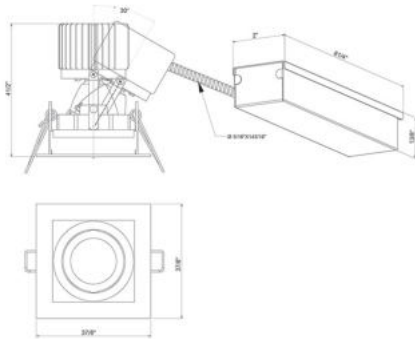

28722-30, AMIGO 3 1/4" SQUARE TRIM GIMBAL, 15W LED

PRODUCT DETAILS

No.	:	28722-30-014
Product Color	:	WHITE
Shade / Accent Colour	:	WHITE
Length	:	3.875"
Width	:	3.875"
Height	:	4.125"
Weight	:	1.5lbs

LIGHT SOURCE DETAILS

Light Source Type	:	INTEGRATED LED
Input Voltage	:	120V/277VV
Bulb Voltage	:	120V
Socket Type	:	LED
Total Wattage	:	15W
Total Lumen	:	1290lm
Kelvin	:	3000K
CRI	:	90
Dimmable	:	Yes

Options Available

ITEM NO.	FINISH	SHADE
28722-30-014	WHITE	WHITE
28722-30-021	BLACK	BLACK

TECHNICAL DETAILS

Light Direction	:	Down
Adjustable Lamp Head	:	Yes
Location	:	DRY
Approval	:	
Title 24	:	Yes
Beam Angle	:	40
Cut Hole Length	:	3.25"
Cut Hole Width	:	3.25"

PROJECT INFORMATION

 Job Name: Date: Type: