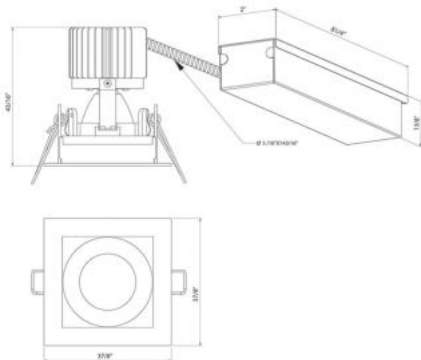

28721-35, AMIGO 3 1/4" SQUARE TRIM DOWNLIGHT, 15W LED

PRODUCT DETAILS

No.	:	28721-35-017
Product Color	:	WHITE
Shade / Accent Colour	:	WHITE
Length	:	3.875"
Width	:	3.875"
Height	:	4.125"
Weight	:	1.6lbs

LIGHT SOURCE DETAILS

Light Source Type	:	INTEGRATED LED
Input Voltage	:	120V/277VV
Bulb Voltage	:	120V
Socket Type	:	LED
Total Wattage	:	15W
Total Lumen	:	1290lm
Kelvin	:	3500K
CRI	:	90
Dimmable	:	Yes

Options Available

ITEM NO.	FINISH	SHADE
28721-35-017	WHITE	WHITE
28721-35-025	BLACK	BLACK

TECHNICAL DETAILS

Light Direction	:	Down
Adjustable Lamp Head	:	No
Location	:	DRY
Approval	:	
Title 24	:	Yes
Beam Angle	:	40
Cut Hole Length	:	3.25"
Cut Hole Width	:	3.25"