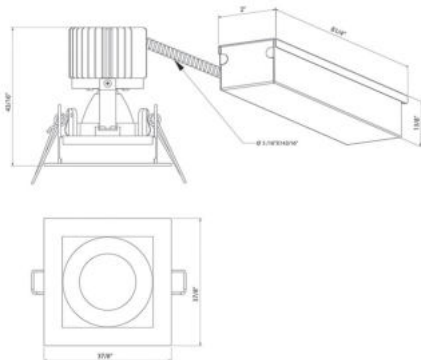

28721-30, AMIGO 3 1/4" SQUARE TRIM DOWNLIGHT, 15W LED

PRODUCT DETAILS

No.	:	28721-30-017
Product Color	:	WHITE
Shade / Accent Colour	:	WHITE
Length	:	3.875"
Width	:	3.875"
Height	:	4.125"
Weight	:	1.6lbs

LIGHT SOURCE DETAILS

Light Source Type	:	INTEGRATED LED
Input Voltage	:	120V/277VV
Bulb Voltage	:	120V
Socket Type	:	LED
Total Wattage	:	15W
Total Lumen	:	1290lm
Kelvin	:	3000K
CRI	:	90
Dimmable	:	Yes

Options Available

ITEM NO.	FINISH	SHADE
28721-30-017	WHITE	WHITE
28721-30-025	BLACK	BLACK

TECHNICAL DETAILS

Light Direction	:	Down
Adjustable Lamp Head	:	No
Location	:	DRY
Approval	:	
Title 24	:	Yes
Beam Angle	:	40
Cut Hole Length	:	3.25"
Cut Hole Width	:	3.25"