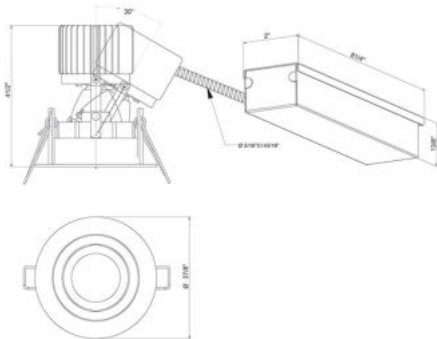

28720-35, AMIGO 3 1/4" ROUND TRIM GIMBAL, 15W LED

PRODUCT DETAILS

No.	:	28720-35-010
Product Color	:	WHITE
Shade / Accent Colour	:	WHITE
Diameter	:	3.875"
Height	:	4.125"
Weight	:	1.5lbs

LIGHT SOURCE DETAILS

Light Source Type	:	INTEGRATED LED
Input Voltage	:	120V/277VV
Bulb Voltage	:	120V
Socket Type	:	LED
Total Wattage	:	15W
Total Lumen	:	1290lm
Kelvin	:	3500K
CRI	:	90
Dimmable	:	Yes

Options Available

ITEM NO.	FINISH	SHADE
28720-35-010	WHITE	WHITE
28720-35-021	BLACK	BLACK

TECHNICAL DETAILS

Light Direction	:	Down
Adjustable Lamp Head	:	No
Location	:	DRY
Approval	:	
Title 24	:	Yes
Beam Angle	:	40
Cut Hole Diameter	:	3.25"

PROJECT INFORMATION

 Job Name: Date: Type:

 Comments: