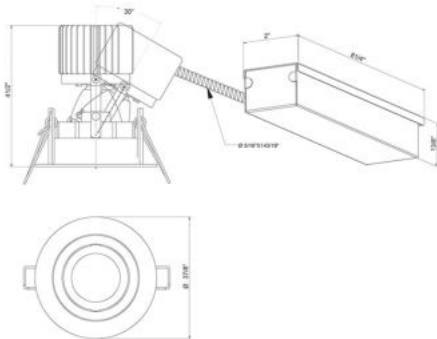

28720-30, AMIGO 3 1/4" ROUND TRIM GIMBAL, 15W LED

PRODUCT DETAILS

No.	:	28720-30-010
Product Color	:	WHITE
Shade / Accent Colour	:	WHITE
Diameter	:	3.875"
Height	:	4.125"
Weight	:	1.5lbs

LIGHT SOURCE DETAILS

Light Source Type	:	INTEGRATED LED
Input Voltage	:	120V/277VV
Bulb Voltage	:	120V
Socket Type	:	LED
Total Wattage	:	15W
Total Lumen	:	1290lm
Kelvin	:	3000K
CRI	:	90
Dimmable	:	Yes

Options Available

ITEM NO.	FINISH	SHADE
28720-30-010	WHITE	WHITE
28720-30-021	BLACK	BLACK

TECHNICAL DETAILS

Light Direction	:	Down
Adjustable Lamp Head	:	No
Location	:	DRY
Approval	:	
Title 24	:	Yes
Beam Angle	:	40
Cut Hole Diameter	:	3.25"

PROJECT INFORMATION

 Job Name: Date: Type:

 Comments: