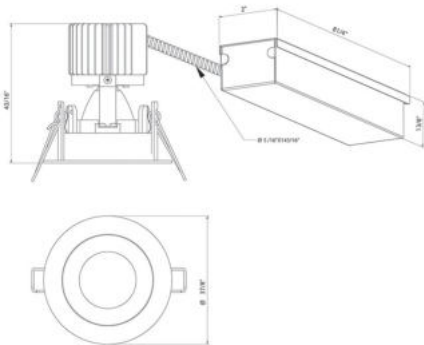

28719-35, AMIGO 3 1/4" ROUND TRIM DOWNLIGHT, 15W LED

PRODUCT DETAILS

No.	:	28719-35-014
Product Color	:	WHITE
Shade / Accent Colour	:	WHITE
Diameter	:	3.875"
Height	:	4.125"
Weight	:	1.5lbs

LIGHT SOURCE DETAILS

Light Source Type	:	INTEGRATED LED
Input Voltage	:	120V/277VV
Bulb Voltage	:	120V
Socket Type	:	LED
Total Wattage	:	15W
Total Lumen	:	1290lm
Kelvin	:	3500K
CRI	:	90
Dimmable	:	Yes

Options Available

ITEM NO.	FINISH	SHADE
28719-35-014	WHITE	WHITE
28719-35-028	BLACK	BLACK

TECHNICAL DETAILS

Light Direction	:	Down
Adjustable Lamp Head	:	No
Location	:	DRY
Approval	:	
Title 24	:	Yes
Beam Angle	:	40
Cut Hole Diameter	:	3.25"

PROJECT INFORMATION

 Job Name: Date: Type:

 Comments: