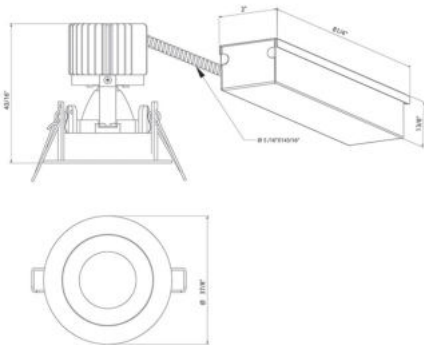

### PRODUCT DETAILS

No.	:	28719-30-014
Product Color	:	WHITE
Shade / Accent Colour	:	WHITE
Diameter	:	3.875"
Height	:	4.125"
Weight	:	1.5lbs

### TECHNICAL DETAILS

Light Direction	:	Down
Adjustable Lamp Head	:	No
Location	:	DRY
Approval	:	
Title 24	:	Yes
Beam Angle	:	40
Cut Hole Diameter	:	3.25"