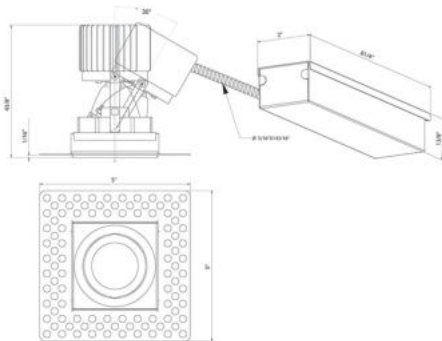

28718-35, AMIGO 3" SQUARE TRIMLESS GIMBAL, 15W LED

PRODUCT DETAILS

No.	:	28718-35-017
Product Color	:	WHITE
Shade / Accent Colour	:	WHITE
Length	:	2.75"
Width	:	2.75"
Height	:	4.125"
Weight	:	1.5lbs

LIGHT SOURCE DETAILS

Light Source Type	:	INTEGRATED LED
Input Voltage	:	120V/277VV
Bulb Voltage	:	120V
Socket Type	:	LED
Total Wattage	:	15W
Total Lumen	:	1290lm
Kelvin	:	3500K
CRI	:	90
Dimmable	:	Yes

Options Available

ITEM NO.	FINISH	SHADE
28718-35-017	WHITE	WHITE
28718-35-028	BLACK	BLACK

TECHNICAL DETAILS

Light Direction	:	Down
Adjustable Lamp Head	:	Yes
Location	:	DRY
Approval	:	
Title 24	:	Yes
Beam Angle	:	40
Cut Hole Length	:	3"
Cut Hole Width	:	3"

PROJECT INFORMATION

 Job Name: Date: Type: