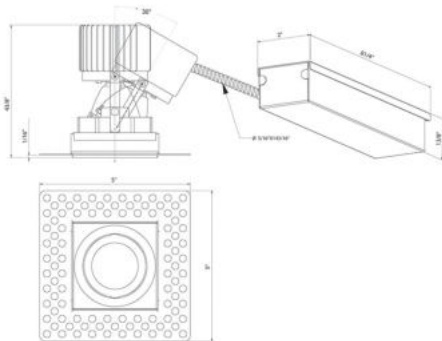

### PRODUCT DETAILS

No.	:	28718-30-017
Product Color	:	WHITE
Shade / Accent Colour	:	WHITE
Length	:	2.75"
Width	:	2.75"
Height	:	4.125"
Weight	:	1.5lbs

### LIGHT SOURCE DETAILS

Light Source Type	:	INTEGRATED LED
Input Voltage	:	120V/277VV
Bulb Voltage	:	120V
Socket Type	:	LED
Total Wattage	:	15W
Total Lumen	:	1290lm
Kelvin	:	3000K
CRI	:	90
Dimmable	:	Yes

### TECHNICAL DETAILS

Light Direction	:	Down
Adjustable Lamp Head	:	Yes
Location	:	DRY
Approval	:	
Title 24	:	Yes
Beam Angle	:	40
Cut Hole Length	:	3"
Cut Hole Width	:	3"