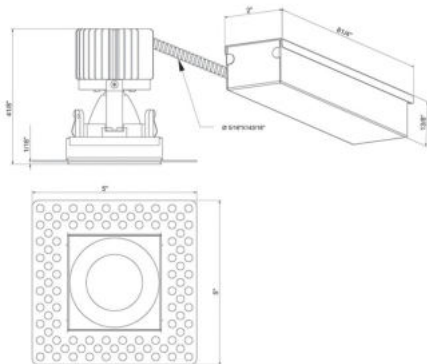

### PRODUCT DETAILS

No.	:	28717-35-010
Product Color	:	WHITE
Shade / Accent Colour	:	WHITE
Length	:	2.75"
Width	:	2.75"
Height	:	4.125"
Weight	:	1.6lbs

### LIGHT SOURCE DETAILS

Light Source Type	:	INTEGRATED LED
Input Voltage	:	120V/277VV
Bulb Voltage	:	120V
Socket Type	:	LED
Total Wattage	:	15W
Total Lumen	:	1290lm
Kelvin	:	3500K
CRI	:	90
Dimmable	:	Yes

### TECHNICAL DETAILS

Light Direction	:	Down
Adjustable Lamp Head	:	No
Location	:	DRY
Approval	:	
Title 24	:	Yes
Beam Angle	:	40
Cut Hole Length	:	3"
Cut Hole Width	:	3"