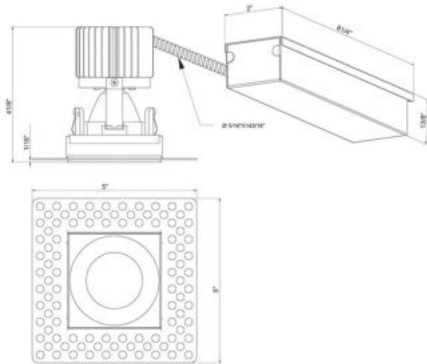

28717-30, AMIGO 3" SQUARE TRIMLESS DOWNLIGHT, 15W LED

PRODUCT DETAILS

No.	:	28717-30-010
Product Color	:	WHITE
Shade / Accent Colour	:	WHITE
Length	:	2.75"
Width	:	2.75"
Height	:	4.125"
Weight	:	1.6lbs

LIGHT SOURCE DETAILS

Light Source Type	:	INTEGRATED LED
Input Voltage	:	120V/277VV
Bulb Voltage	:	120V
Socket Type	:	LED
Total Wattage	:	15W
Total Lumen	:	1290lm
Kelvin	:	3000K
CRI	:	90
Dimmable	:	Yes

Options Available

ITEM NO.	FINISH	SHADE
28717-30-010	WHITE	WHITE
28717-30-024	BLACK	BLACK

TECHNICAL DETAILS

Light Direction	:	Down
Adjustable Lamp Head	:	No
Location	:	DRY
Approval	:	
Title 24	:	Yes
Beam Angle	:	40
Cut Hole Length	:	3"
Cut Hole Width	:	3"

PROJECT INFORMATION

 Job Name: Date: Type: