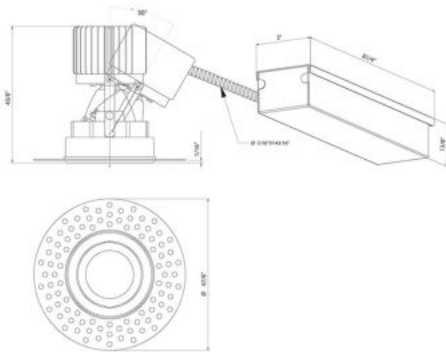

28716-35, AMIGO 3" ROUND TRIMLESS GIMBAL, 15W LED

PRODUCT DETAILS

No.	:	28716-35-013
Product Color	:	WHITE
Diameter	:	2.75"
Height	:	4.125"
Weight	:	1.4lbs

LIGHT SOURCE DETAILS

Light Source Type	:	INTEGRATED LED
Input Voltage	:	120V/277VV
Bulb Voltage	:	120V
Socket Type	:	LED
Total Wattage	:	15W
Total Lumen	:	1290lm
Kelvin	:	3500K
CRI	:	90
Dimmable	:	Yes

Options Available

ITEM NO.	FINISH	SHADE
28716-35-013	WHITE	
28716-35-028	BLACK	

TECHNICAL DETAILS

Light Direction	:	Down
Adjustable Lamp Head	:	No
Location	:	DRY
Approval	:	
Title 24	:	Yes
Beam Angle	:	40
Cut Hole Diameter	:	3"