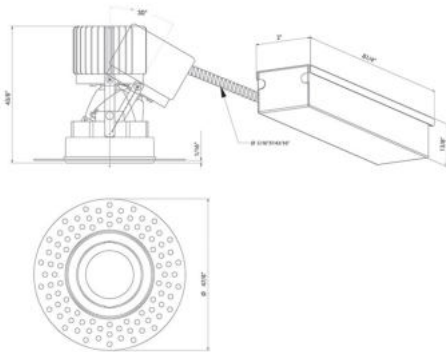

28716-30, AMIGO 3" ROUND TRIMLESS GIMBAL, 15W LED

PRODUCT DETAILS

No.	:	28716-30-013
Product Color	:	WHITE
Diameter	:	2.75"
Height	:	4.125"
Weight	:	1.4lbs

LIGHT SOURCE DETAILS

Light Source Type	:	INTEGRATED LED
Input Voltage	:	120V/277VV
Bulb Voltage	:	120V
Socket Type	:	LED
Total Wattage	:	15W
Total Lumen	:	1290lm
Kelvin	:	3000K
CRI	:	90
Dimmable	:	Yes

Options Available

ITEM NO.	FINISH	SHADE
28716-30-013	WHITE	
28716-30-028	BLACK	

TECHNICAL DETAILS

Light Direction	:	Down
Adjustable Lamp Head	:	No
Location	:	DRY
Approval	:	
Title 24	:	Yes
Beam Angle	:	40
Cut Hole Diameter	:	3"