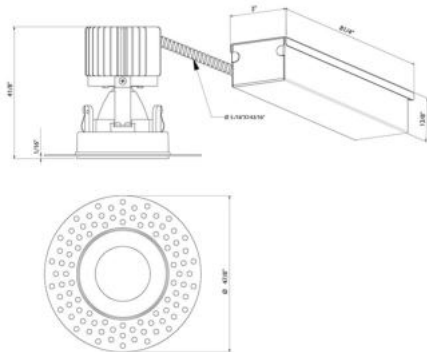

28715-35, AMIGO 3" ROUND TRIMLESS DOWNLIGHT, 15W LED

PRODUCT DETAILS

| | | |
|---------------|---|--------------|
| No. | : | 28715-35-016 |
| Product Color | : | WHITE |
| Diameter | : | 2.75" |
| Height | : | 4.125" |
| Weight | : | 1.6lbs |

LIGHT SOURCE DETAILS

| | | |
|-------------------|---|----------------|
| Light Source Type | : | INTEGRATED LED |
| Input Voltage | : | 120V/277V |
| Bulb Voltage | : | 120V |
| Socket Type | : | LED |
| Total Wattage | : | 15W |
| Total Lumen | : | 1290lm |
| Kelvin | : | 3500K |
| CRI | : | 90 |
| Dimmable | : | Yes |

Options Available

| ITEM NO. | FINISH | SHADE |
|--------------|--------|-------|
| 28715-35-016 | WHITE | |
| 28715-35-024 | BLACK | |

TECHNICAL DETAILS

| | | |
|----------------------|---|---|
| Light Direction | : | Down |
| Adjustable Lamp Head | : | No |
| Location | : | DRY |
| Approval | : |  |
| Title 24 | : | Yes |
| Beam Angle | : | 40 |
| Cut Hole Diameter | : | 3" |