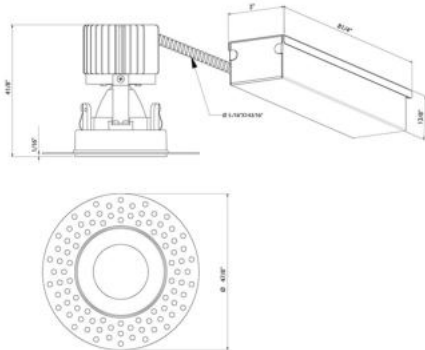

### PRODUCT DETAILS

No.	:	28715-30-016
Product Color	:	WHITE
Diameter	:	2.75"
Height	:	4.125"
Weight	:	1.6lbs

### LIGHT SOURCE DETAILS

Light Source Type	:	INTEGRATED LED
Input Voltage	:	120V/277V
Bulb Voltage	:	120V
Socket Type	:	LED
Total Wattage	:	15W
Total Lumen	:	1290lm
Kelvin	:	3000K
CRI	:	90
Dimmable	:	Yes

### TECHNICAL DETAILS

Light Direction	:	Down
Adjustable Lamp Head	:	No
Location	:	DRY
Approval	:	
Title 24	:	Yes
Beam Angle	:	40
Cut Hole Diameter	:	3"