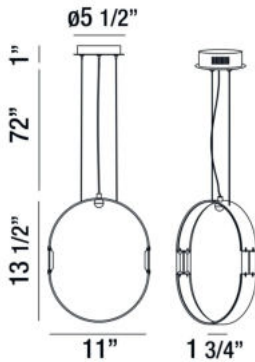

GLADE, 11" OVAL PENDANT

PRODUCT DETAILS

No.	:	28602-019
Product Color	:	CHROME
Product Material	:	METAL
Shade / Accent Colour	:	CLEAR
Shade / Accent Material	:	CRYSTAL INSETS
Length	:	11"
Width	:	1.75"
Height	:	13.5"
Overall Height	:	86.5"
Weight	:	2.5lbs

LIGHT SOURCE DETAILS

Light Source Type	:	INTEGRATED LED
Input Voltage	:	120V
Bulb Voltage	:	120V
Total Wattage	:	3W
Total Lumen	:	200lm
Kelvin	:	4000K
CRI	:	85+
Dimmable	:	Yes

Options Available

ITEM NO.	FINISH	SHADE
28602-019	CHROME	CLEAR

TECHNICAL DETAILS

Light Direction	:	Down
Hanging Support Type	:	AIRCRAFT CABLE
Hanging Support Length	:	72"
Canopy / Backplate Height	:	1"
Canopy / Backplate Dia.	:	5.5"
Adjustable Lamp Head	:	No
Location	:	DRY
Approval	:	