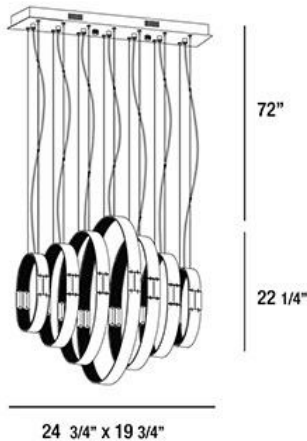

GLADE, 28" LINEAR CHANDELIER

PRODUCT DETAILS

No.	:	28559-016
Product Color	:	CHROME
Product Material	:	METAL
Shade / Accent Colour	:	CLEAR
Shade / Accent Material	:	CRYSTAL INSETS
Length	:	27.75"
Width	:	19.75"
Height	:	22.25"
Overall Height	:	95.75"
Weight	:	9.4lbs

LIGHT SOURCE DETAILS

Light Source Type	:	INTEGRATED LED
Input Voltage	:	120V
Bulb Voltage	:	120V
Total Wattage	:	21W
Total Lumen	:	1400lm
Kelvin	:	4000K
CRI	:	85+
Dimmable	:	Yes

Options Available

ITEM NO.	FINISH	SHADE
28559-016	CHROME	CLEAR

TECHNICAL DETAILS

Light Direction	:	Down
Hanging Support Type	:	AIRCRAFT CABLE
Hanging Support Length	:	72"
Canopy / Backplate Length	:	24.75"
Canopy / Backplate Height	:	1.5"
Canopy / Backplate Width	:	5.5"
Adjustable Lamp Head	:	No
Location	:	DRY
Approval	:	