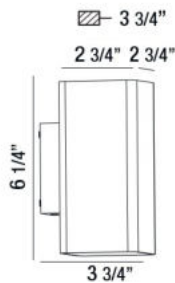

LUNGO, LED OUTDOOR WALL MOUNT

PRODUCT DETAILS

No.	:	28302-018
Product Color	:	SILVER
Shade / Accent Colour	:	FROST PC
Width	:	2.75"
Height	:	6.25"
Ext	:	3.75"
Weight	:	1.5lbs

LIGHT SOURCE DETAILS

Light Source Type	:	INTEGRATED LED
Input Voltage	:	120V
Bulb Voltage	:	120V
Socket Type	:	LED
Total Wattage	:	14W
Total Lumen	:	830lm
Kelvin	:	3000K
CRI	:	80
Dimmable	:	No

Options Available

ITEM NO.	FINISH	SHADE
28302-018	SILVER	FROST PC

TECHNICAL DETAILS

Light Direction	:	Up
Canopy / Backplate Length	:	1.31"
Canopy / Backplate Width	:	2.96"
Driver	:	Electronic driver 120V 50/60Hz
Adjustable Lamp Head	:	No
IP Rating	:	54
Location	:	WET
Approval	:	
Title 24	:	Yes