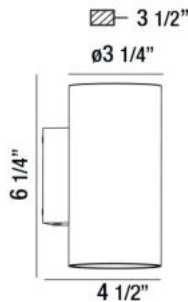

### PRODUCT DETAILS

No.	:	28301-011
Product Color	:	SILVER
Shade / Accent Colour	:	FROST GLASS
Width	:	4.5"
Height	:	6.25"
Ext	:	3.5"
Weight	:	1.5lbs

### TECHNICAL DETAILS

Light Direction	:	Up
Canopy / Backplate Length	:	1.31"
Canopy / Backplate Width	:	2.96"
Driver	:	Electronic driver 120V 50/60Hz
Adjustable Lamp Head	:	No
IP Rating	:	54
Location	:	WET
Approval	:	
Title 24	:	Yes