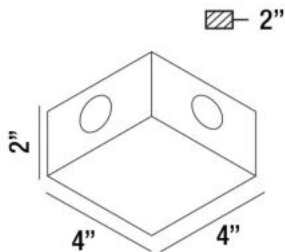

### PRODUCT DETAILS

No.	:	28297-017
Product Color	:	MARINE GREY
Shade / Accent Colour	:	FROST PC
Length	:	4"
Width	:	4"
Height	:	2"
Weight	:	1lbs

### TECHNICAL DETAILS

Light Direction	:	Up or Down
Canopy / Backplate Dia.	:	3.72"
Driver	:	Electronic driver 120V 50/60Hz
Adjustable Lamp Head	:	No
IP Rating	:	54
Location	:	WET
Approval	:	
Title 24	:	Yes