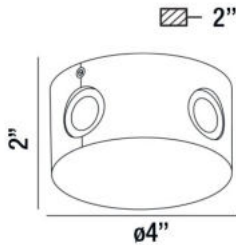

PASS, LED OUTDOOR WALL MOUNT

PRODUCT DETAILS

No.	:	28296-010
Product Color	:	MARINE GREY
Shade / Accent Colour	:	FROST PC
Diameter	:	4"
Height	:	2"
Weight	:	0.8lbs

LIGHT SOURCE DETAILS

Light Source Type	:	INTEGRATED LED
Input Voltage	:	120V
Bulb Voltage	:	120V
Socket Type	:	LED
Total Wattage	:	4W
Total Lumen	:	320lm
Kelvin	:	3000K
CRI	:	80
Dimmable	:	No

Options Available

ITEM NO.	FINISH	SHADE
28296-010	MARINE GREY	FROST PC
28296-027	GRAPHITE GREY	FROST PC

TECHNICAL DETAILS

Light Direction	:	Up or Down
Canopy / Backplate Dia.	:	3.72"
Driver	:	Electronic driver 120V 50/60Hz
Adjustable Lamp Head	:	No
IP Rating	:	54
Location	:	WET
Approval	:	
Title 24	:	Yes