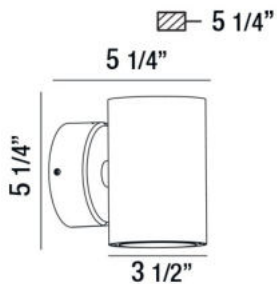

GLEN, LED OUTDOOR WALL MOUNT

PRODUCT DETAILS

No.	:	28295-013
Product Color	:	MARINE GREY
Shade / Accent Colour	:	FROST PC
Width	:	3.5"
Height	:	5.25"
Ext	:	5.25"
Weight	:	2.6lbs

LIGHT SOURCE DETAILS

Light Source Type	:	INTEGRATED LED
Input Voltage	:	120V
Bulb Voltage	:	120V
Socket Type	:	LED
Total Wattage	:	14W
Total Lumen	:	820lm
Kelvin	:	3000K
CRI	:	80
Dimmable	:	No

Options Available

ITEM NO.	FINISH	SHADE
28295-013	MARINE GREY	FROST PC
28295-020	GRAPHITE GREY	FROST PC

TECHNICAL DETAILS

Light Direction	:	Down
Canopy / Backplate Dia.	:	3.56"
Driver	:	Electronic driver 120V 50/60Hz
Adjustable Lamp Head	:	No
IP Rating	:	54
Location	:	WET
Approval	:	
Title 24	:	Yes