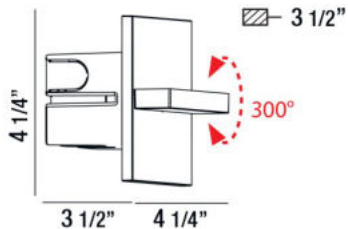

### PRODUCT DETAILS

No.	:	28294-016
Product Color	:	MARINE GREY
Shade / Accent Colour	:	FROST PC
Width	:	4.25"
Height	:	4.25"
Ext	:	3.5"
Weight	:	1lbs

### TECHNICAL DETAILS

Light Direction	:	Down
Canopy / Backplate Length	:	3.97"
Canopy / Backplate Width	:	2.55"
Driver	:	Electronic driver 120V 50/60Hz
Adjustable Lamp Head	:	No
IP Rating	:	54
Location	:	WET
Approval	:	
Title 24	:	Yes