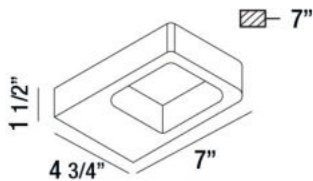

STAPLE, 7W LED OUTDOOR WALL MOUNT, MARINE GREY

Options Available

| ITEM NO. | FINISH | SHADE |
|-----------|---------------|----------|
| 28293-019 | MARINE GREY | FROST PC |
| 28293-026 | GRAPHITE GREY | FROST PC |

PRODUCT DETAILS

| | | |
|-----------------------|---|-------------|
| No. | : | 28293-019 |
| Product Color | : | MARINE GREY |
| Shade / Accent Colour | : | FROST PC |
| Width | : | 4.75" |
| Height | : | 1.5" |
| Ext | : | 7" |
| Weight | : | 1.2lbs |

TECHNICAL DETAILS

| | | |
|---------------------------|---|---|
| Light Direction | : | Down |
| Canopy / Backplate Length | : | 4.23" |
| Canopy / Backplate Width | : | 1.1" |
| Adjustable Lamp Head | : | No |
| IP Rating | : | 54 |
| Location | : | WET |
| Approval | : |  |
| Title 24 | : | Yes |