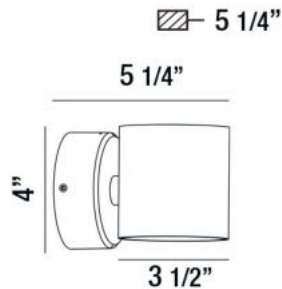

VOLUME, LED OUTDOOR WALL MOUNT

PRODUCT DETAILS

No.	:	28292-012
Product Color	:	MARINE GREY
Shade / Accent Colour	:	FROST PC
Width	:	3.5"
Height	:	4"
Ext	:	5.25"
Weight	:	1.9lbs

LIGHT SOURCE DETAILS

Light Source Type	:	INTEGRATED LED
Input Voltage	:	120V
Bulb Voltage	:	120V
Socket Type	:	LED
Total Wattage	:	7W
Total Lumen	:	500lm
Kelvin	:	3000K
CRI	:	80

Options Available

ITEM NO.	FINISH	SHADE
28292-012	MARINE GREY	FROST PC
28292-029	GRAPHITE GREY	FROST PC

TECHNICAL DETAILS

Light Direction	:	Down
Canopy / Backplate Dia.	:	3.56"
Driver	:	Electronic driver 120V 50/60Hz
Adjustable Lamp Head	:	No
IP Rating	:	54
Location	:	WET
Approval	:	
Title 24	:	Yes