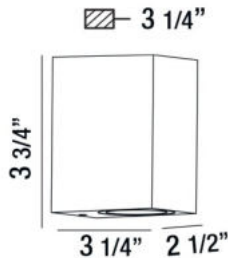

### PRODUCT DETAILS

No.	:	28291-015
Product Color	:	MARINE GREY
Shade / Accent Colour	:	FROST GLASS
Width	:	2.5"
Height	:	3.75"
Ext	:	3.25"
Weight	:	1lbs

### TECHNICAL DETAILS

Light Direction	:	Down
Canopy / Backplate Length	:	2.21"
Canopy / Backplate Width	:	3.41"
Driver	:	Electronic driver 120V 50/60Hz
Adjustable Lamp Head	:	No
IP Rating	:	54
Location	:	WET
Approval	:	
Title 24	:	Yes