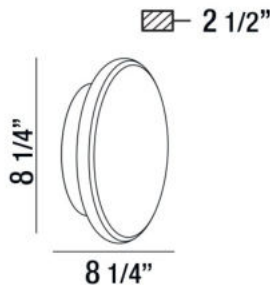

STATE , LED OUTDOOR WALL MOUNT

PRODUCT DETAILS

No.	:	28289-012
Product Color	:	MARINE GREY
Shade / Accent Colour	:	FROST PC
Diameter	:	8.25"
Ext	:	2.5"
Weight	:	1.9lbs

LIGHT SOURCE DETAILS

Light Source Type	:	INTEGRATED LED
Input Voltage	:	120V
Bulb Voltage	:	120V
Socket Type	:	LED
Total Wattage	:	10W
Total Lumen	:	360lm
Kelvin	:	3000K
CRI	:	80
Dimmable	:	No

Options Available

ITEM NO.	FINISH	SHADE
28289-012	MARINE GREY	FROST PC
28289-029	GRAPHITE GREY	FROST PC

TECHNICAL DETAILS

Light Direction	:	Down
Canopy / Backplate Dia.	:	6.73"
Driver	:	Electronic driver 120V 50/60Hz
Adjustable Lamp Head	:	No
IP Rating	:	54
Location	:	WET
Approval	:	
Title 24	:	Yes