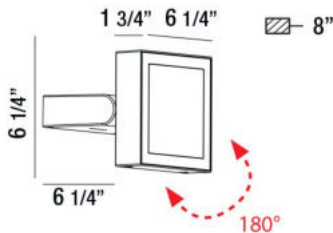

BRAVO, 16W LED OUTDOOR WALL MOUNT

Options Available

ITEM NO.	FINISH	SHADE
28288-015	MARINE GREY	FROST PC
28288-022	GRAPHITE GREY	FROST PC

PRODUCT DETAILS

No.	: 28288-015
Product Color	: MARINE GREY
Shade / Accent Colour	: FROST PC
Width	: 6.25"
Height	: 6.25"
Ext	: 8"
Weight	: 4lbs

Light Direction	: Down
Canopy / Backplate Length	: 5.88"
Canopy / Backplate Width	: 1.48"
Driver	: Electronic driver 120V 50/60Hz
Adjustable Lamp Head	: Yes
IP Rating	: 54
Location	: WET
Approval	: 
Title 24	: Yes
Vertical Adjustment	: 180