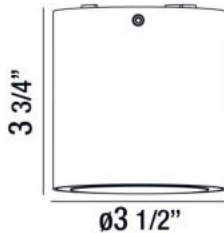

### PRODUCT DETAILS

No.	:	28287-018
Product Color	:	MARINE GREY
Shade / Accent Colour	:	FROST PC
Diameter	:	3.5"
Height	:	3.75"
Weight	:	1.4lbs

### TECHNICAL DETAILS

Light Direction	:	Down
Canopy / Backplate Dia.	:	3.27"
Driver	:	Electronic driver 120V 50/60Hz
Adjustable Lamp Head	:	No
IP Rating	:	54
Location	:	WET
Approval	:	
Title 24	:	Yes