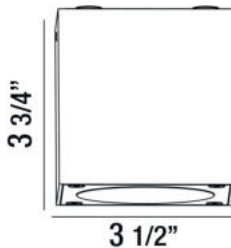

NEST, 1-LIGHT LED OUTDOOR FLUSHMOUNT

Options Available

ITEM NO.	FINISH	SHADE
28286-011	MARINE GREY	FROST PC
28286-028	GRAPHITE GREY	FROST PC

PRODUCT DETAILS

No.	:	28286-011
Product Color	:	MARINE GREY
Shade / Accent Colour	:	FROST PC
Length	:	3.5"
Width	:	3.5"
Height	:	3.75"
Weight	:	1.5lbs

LIGHT SOURCE DETAILS

Light Source Type	:	INTEGRATED LED
Input Voltage	:	120V
Bulb Voltage	:	120V
Socket Type	:	LED
Total Wattage	:	7W
Total Lumen	:	450lm
Kelvin	:	3000K
CRI	:	80

TECHNICAL DETAILS

Light Direction	:	Down
Canopy / Backplate Length	:	3.38"
Canopy / Backplate Width	:	3.38"
Driver	:	Electronic driver 120V 50/60Hz
Adjustable Lamp Head	:	No
IP Rating	:	54
Location	:	WET
Approval	:	
Title 24	:	Yes