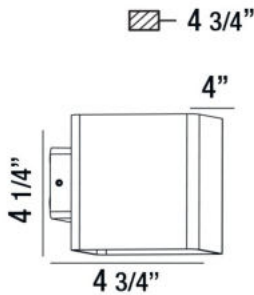

CREST, LED OUTDOOR WALL MOUNT

PRODUCT DETAILS

No.	:	28285-014
Product Color	:	MARINE GREY
Shade / Accent Colour	:	FROST PC
Width	:	4"
Height	:	4.25"
Ext	:	4.75"
Weight	:	1.7lbs

LIGHT SOURCE DETAILS

Light Source Type	:	INTEGRATED LED
Input Voltage	:	120V
Bulb Voltage	:	120V
Socket Type	:	LED
Total Wattage	:	10W
Total Lumen	:	620lm
Kelvin	:	3000K
CRI	:	80
Dimmable	:	No

Options Available

ITEM NO.	FINISH	SHADE
28285-014	MARINE GREY	FROST PC
28285-021	GRAPHITE GREY	FROST PC

TECHNICAL DETAILS

Light Direction	:	Down
Canopy / Backplate Length	:	1.93"
Canopy / Backplate Width	:	2.91"
Driver	:	Electronic driver 120V 50/60Hz
Adjustable Lamp Head	:	No
IP Rating	:	54
Location	:	WET
Approval	:	
Title 24	:	Yes