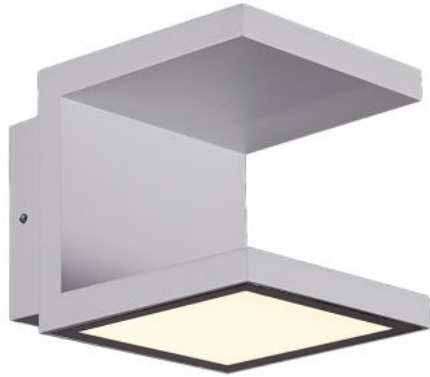

RAIL, LED OUTDOOR WALL MOUNT

Options Available

ITEM NO.	FINISH	SHADE
28284-017	MARINE GREY	FROST PC

 6"

PRODUCT DETAILS

No.	:	28284-017
Product Color	:	MARINE GREY
Shade / Accent Colour	:	FROST PC
Width	:	4.75"
Height	:	4.75"
Ext	:	6"
Weight	:	2.8lbs

LIGHT SOURCE DETAILS

Light Source Type	:	INTEGRATED LED
Input Voltage	:	120V
Bulb Voltage	:	120V
Socket Type	:	LED
Total Wattage	:	12W
Total Lumen	:	490lm
Kelvin	:	3000K
CRI	:	80
Dimmable	:	No

TECHNICAL DETAILS

Light Direction	:	Down
Canopy / Backplate Length	:	3.38"
Canopy / Backplate Width	:	3.38"
Driver	:	Electronic driver 120V 50/60Hz
Adjustable Lamp Head	:	No
IP Rating	:	54
Location	:	WET
Approval	:	
Title 24	:	Yes