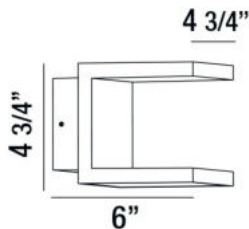

RAIL, LED OUTDOOR WALL MOUNT

Options Available

ITEM NO.	FINISH	SHADE
28284-017	MARINE GREY	FROST PC

 6"

PRODUCT DETAILS

No.	:	28284-017
Product Color	:	MARINE GREY
Shade / Accent Colour	:	FROST PC
Width	:	4.75"
Height	:	4.75"
Ext	:	6"
Weight	:	2.8lbs

Light Direction	:	Down
Canopy / Backplate Length	:	3.38"
Canopy / Backplate Width	:	3.38"
Driver	:	Electronic driver 120V 50/60Hz
Adjustable Lamp Head	:	No
IP Rating	:	54
Location	:	WET
Approval	:	
Title 24	:	Yes