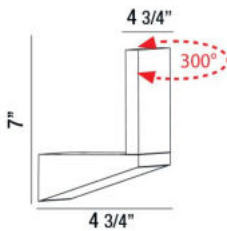

MANA, LED OUTDOOR WALL MOUNT

PRODUCT DETAILS

No.	:	28283-010
Product Color	:	MARINE GREY
Shade / Accent Colour	:	FROST PC
Width	:	4.75"
Height	:	7"
Ext	:	4.75"
Weight	:	1.7lbs

LIGHT SOURCE DETAILS

Light Source Type	:	INTEGRATED LED
Input Voltage	:	120V
Bulb Voltage	:	120V
Socket Type	:	LED
Total Wattage	:	6W
Total Lumen	:	220lm
Kelvin	:	3000K
CRI	:	80
Dimmable	:	No

Options Available

ITEM NO.	FINISH	SHADE
28283-010	MARINE GREY	FROST PC
28283-027	GRAPHITE GREY	FROST PC

 4 3/4"

TECHNICAL DETAILS

Light Direction	:	Up
Canopy / Backplate Length	:	4.52"
Canopy / Backplate Width	:	4.56"
Driver	:	Electronic driver 120V 50/60Hz
Adjustable Lamp Head	:	No
IP Rating	:	54
Location	:	WET
Approval	:	
Title 24	:	Yes
Horizontal Adjustment	:	300