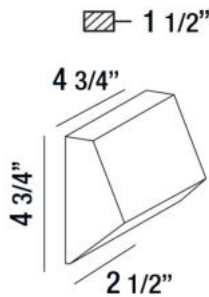

KILO, 1-LIGHT LED OUTDOOR WALL MOUNT

Options Available

ITEM NO.	FINISH	SHADE
28281-016	MARINE GREY	FROST PC
28281-023	GRAPHITE GREY	FROST PC

PRODUCT DETAILS

No.	:	28281-016
Product Color	:	MARINE GREY
Shade / Accent Colour	:	FROST PC
Width	:	4.75"
Height	:	4.75"
Ext	:	1.5"
Weight	:	0.8lbs

Light Direction	:	Down
Canopy / Backplate Length	:	4.32"
Canopy / Backplate Width	:	3.5"
Driver	:	Electronic driver 120V 50/60Hz
Adjustable Lamp Head	:	No
IP Rating	:	54
Location	:	WET
Approval	:	
Title 24	:	Yes